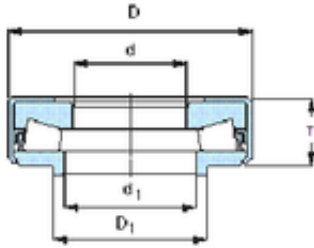

NKE-Corredor de energia.

SKF BFSB 353321/HA3 Rolamentos axiais

Bearing No. BFSB 353321/HA3

Size	45x74x20 mm
Bore Diameter	45 mm
Outer Diameter	74 mm
Width	20 mm
d	45 mm
d1	46 mm
D	74 mm
T	20 mm
Category	Bearings
Inventory	0.0
Manufacturer Name	SKF
Minimum Buy Quantity	N/A
Weight / Kilogram	0.423
Product Group	B04334

BFSB 353321/HA3 Bearing 2D drawings and 3D CAD models